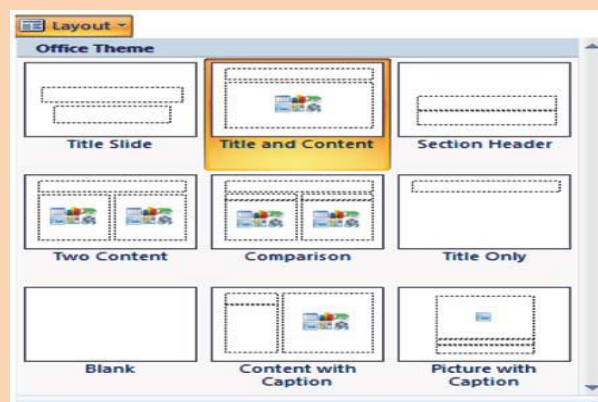

You can insert a movie in two ways:

- ❖ Using Insert tab
- ❖ Using Title and Content Layout Option

Click on Movie option under Media clips group in the Insert tab, a drop down appears as shown below.

You can select Movie from File....option to insert the movie clip, that you have already downloaded from the Internet

You can locate the movie clip and click OK to insert the same in the slide. The presentation will be displayed in this figure.

You can set one of two options available for playing the media clip, i.e Automatically or when Clicked.

You can select Movie from Clip organizer...option to insert the movie clips that are available under clip organizer. Doing so display clip art task pane in this figure

## USING LAYOUT OPTION

Open a new file using presentation software and change the layout of the slide.

Click on Layout option available under Slides group in the Home tab, a dropdown list appears in this figure.